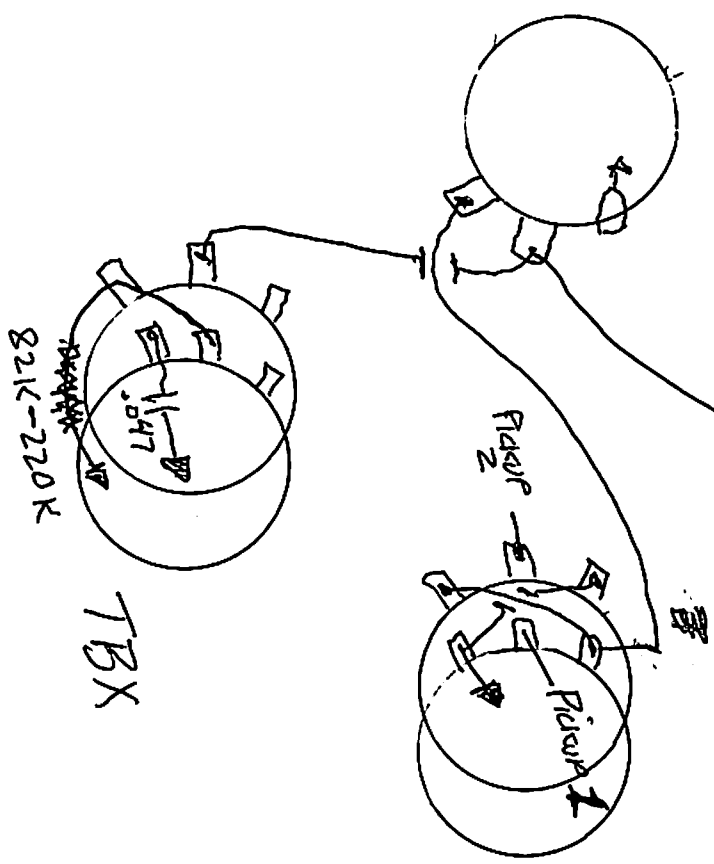

Volume

OUTPUT STACK

82K-220K

TBX

PICKUP 2

PICKUP 1

BLEND POT  
500K - 500K